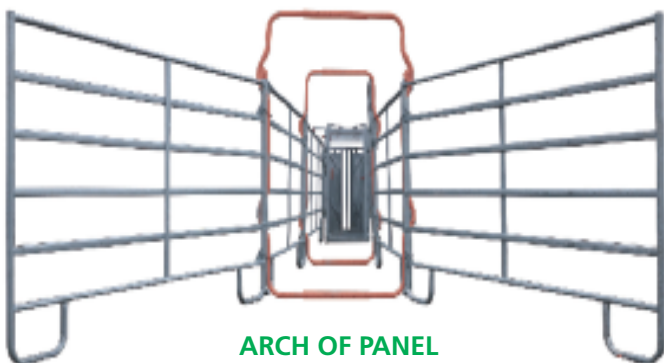

EXCEPTIONAL STURDINESS THANKS TO ITS CROSSOVER ASSEMBLY

Light holding barrier for cattle and horses, quickly and easy assembly by just one man.

It follows the form of the soil to constitute easily boxes, mobile pens, holding passageways, separation pens...

The assembling by chain, without using keys, makes easier the perfect maintaining of the panels assuring in this way their stability. Runner feet at each end for an easy shift.

Available in : 2m40 - 3m - 3m60 - Height out of soil : 1m57 -

Adaptable opening passage width 1 m 20, height: 2 m 25 .

Transpanel designed to transport in safety a pack of panels at the 3 points or by forks.

An adjustable arch of Panel of 76 to 123 cm, height 2 m 10.

UNEQUALLED STURDINESS AND AESTHETIC

Lightness, mobility, safety...

ARCH OF PANEL

Allows to maintain the distance of a holding passageway.

TRANSPANEL ONLY

Capacity 16 panels of 2 m 40 and 2 adaptable passages