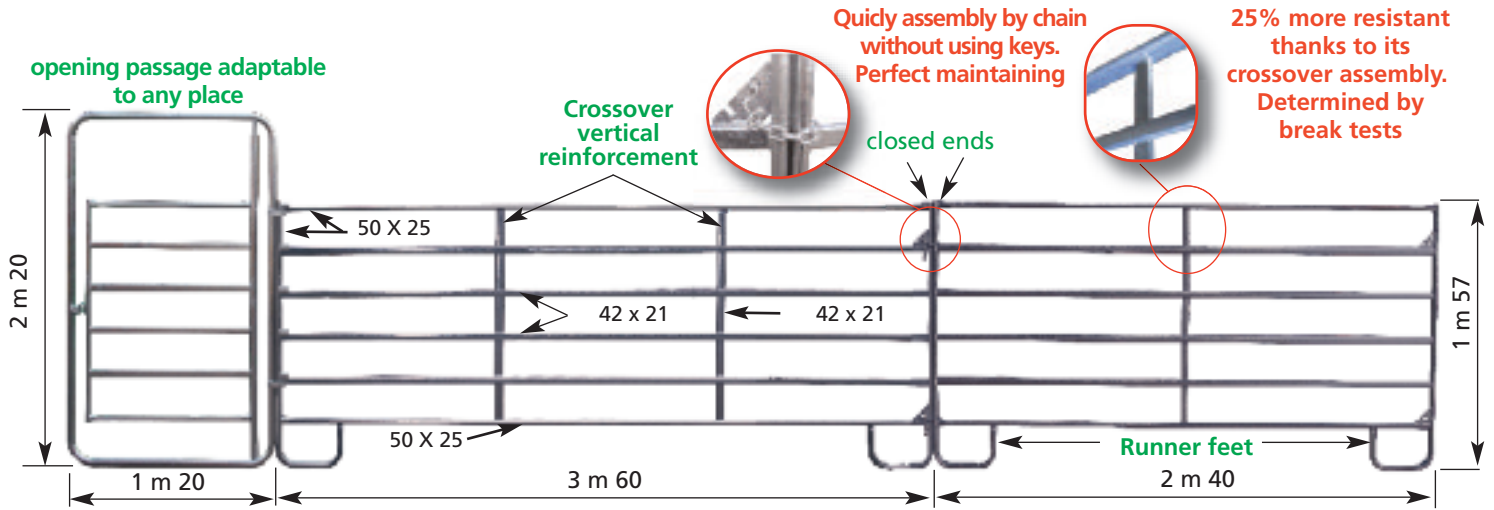

EXCEPTIONAL STURDINESS THANKS TO ITS CROSSOVER ASSEMBLY

Light holding barrier for cattle and horses, quickly and easy assembly by just one man.

It follows the form of the soil to constitute easily boxes, mobile pens, holding passageways, separation pens...

The assembling by chain, without using keys, makes easier the perfect maintaining of the panels assuring in this way their stability. Runner feet at each end for an easy shift.

Available in : 2m40 - 3m - 3m60 - Height out of soil : 1m57 -

Adaptable opening passage width 1 m 20, height: 2 m 25 .

Transpanel designed to transport in safety a pack of panels at the 3 points or by forks.

An adjustable arch of Panel of 76 to 123 cm, height 2 m 10.

UNEQUALLED STURDINESS AND AESTHETIC

Lightness, mobility, safety...

ARCH OF PANEL

Allows to maintain the distance of a holding passageway.

TRANSPANEL ONLY

Capacity 16 panels of 2 m 40 and 2 adaptable passages